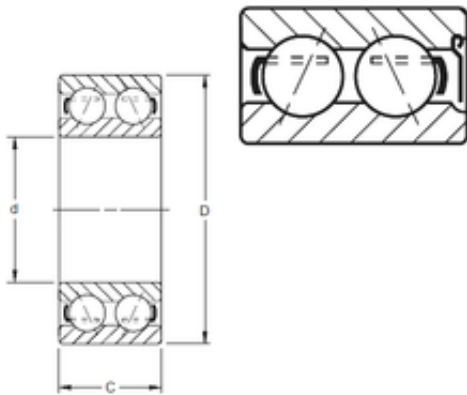

NTN Bearing Driveshaft do Brasil

35 mm x 72 mm x 30,17 mm TIMKEN 5207WD Angular Contact Ball Bearings

Bearing No. 5207WD

Size	35x72x30.17 mm
Bore Diameter	35 mm
Outer Diameter	72 mm
Width	30,17 mm
d	35 mm
D	72 mm
B	30,17 mm
C	30,17 mm
Angle (°)	30 °
Weight	0,481 Kg
Basic dynamic load rating (C)	51,5 kN

5207WD Bearing 2D drawings and 3D CAD models